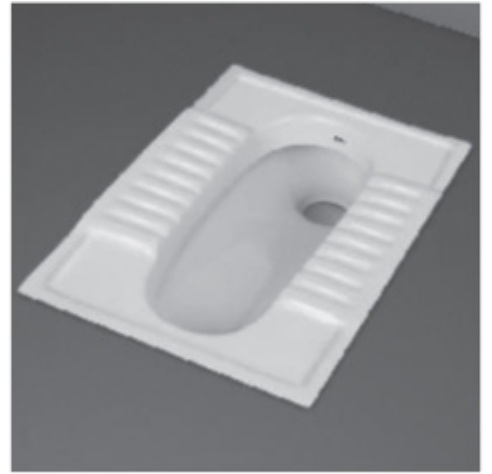

COMPLETE
BATHROOM
SOLUTIONS

WASH BASIN PEDESTAL

REPOSE SET

SIZE : 560 x 410 x 840 mm

CAPRY SET

SIZE : 635 x 435 x 850 mm

WASH BASIN PEDESTAL

RADIANT SET

EWC S

EWC P EXPORT

CONCEALED S

The background features a dark, almost black, field with several overlapping, semi-transparent geometric shapes. These shapes are filled with a pattern of parallel, light gray lines that create a sense of depth and movement. The lines in different shapes are oriented in various directions, some parallel to the edges of the shapes. In the center, the text 'TWO / PIECE' is displayed in a clean, white, sans-serif font. A thin white diagonal line separates the word 'TWO' from 'PIECE'.

**TWO /
PIECE**

TWO PIECE

AQUA

IRANI S & P TYPE

SPANISH S & P TYPE

ITALIA SET

TWO PIECE

ULTRA CLOSET S

EGO CLOSET S

CAMRY CLOSET S

PAN URINAL & ACCESSORIES

FLAT WC - SIZE : 20"

M.D. PAN - SIZE : 20"

FUJI DEEP PAN - SIZE : 20" & 23"

URINAL FLAT BACK

7 PIECE ACCESSORIES