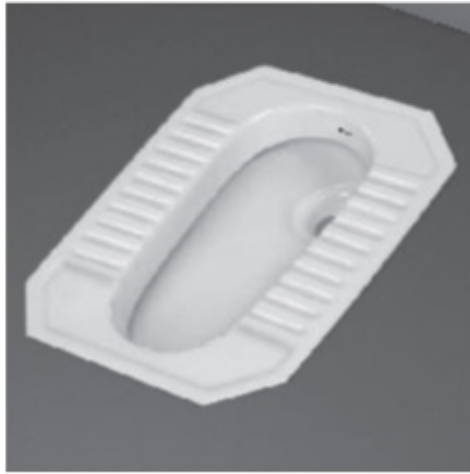

COMPLETE
BATHROOM
SOLUTIONS

WASH BASIN PEDESTAL

REPOSE SET

SIZE : 560 x 410 x 840 mm

CAPRY SET

SIZE : 635 x 435 x 850 mm

WASH BASIN PEDESTAL

RADIANT SET

EWC S

EWC P EXPORT

CONCEALED S

The background features a dark, almost black, field with several overlapping, semi-transparent geometric shapes. These shapes are filled with a pattern of parallel, light gray lines that create a sense of depth and movement. The lines in different shapes are oriented in various directions, some parallel to the edges of the shapes. In the center, the text 'TWO / PIECE' is displayed in a clean, white, sans-serif font. A thin white diagonal line separates the word 'TWO' from 'PIECE'.

**TWO /
PIECE**

TWO PIECE

AQUA

IRANI S & P TYPE

SPANISH S & P TYPE

ITALIA SET

TWO PIECE

ULTRA CLOSET S

EGO CLOSET S

CAMRY CLOSET S

PAN URINAL & ACCESSORIES

FLAT WC - SIZE : 20"

M.D. PAN - SIZE : 20"

FUJI DEEP PAN - SIZE : 20" & 23"

URINAL FLAT BACK

7 PIECE ACCESSORIES