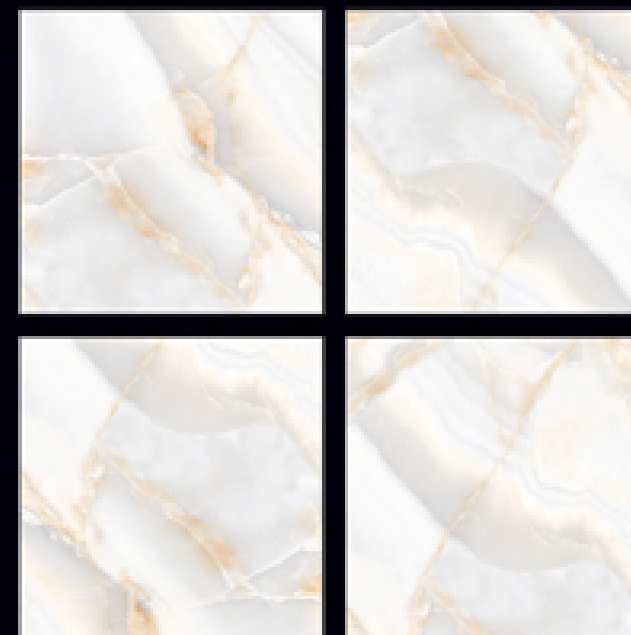

800
x
800
mm

TRIVERA
CREMA

FINISH GLOSSY

VANILA
ONYX

FINISH GLOSSY

PGVT-GVT

800
x
800
mm

TRIVERA
CREMA