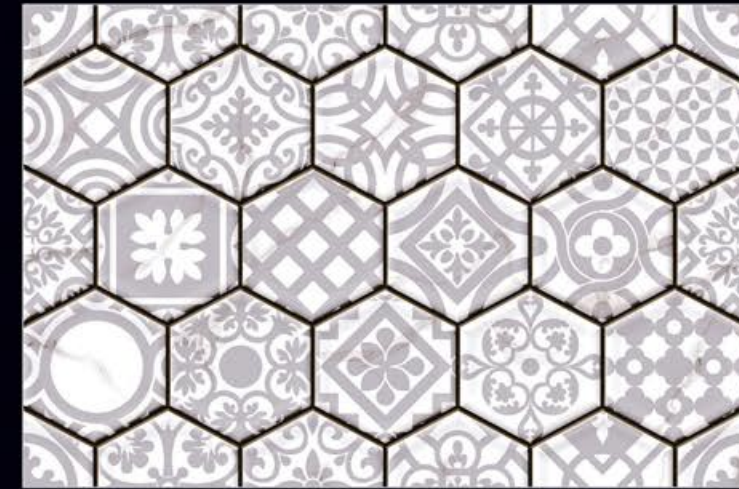

SCRATCH  
PROOF

RECTIFIED

MATT &  
GLOSSY

ECO FRIENDLY

SATVARIO-LT

SATVARIO-HL\_4

SATVARIO-LT

Glossy  
FINISH