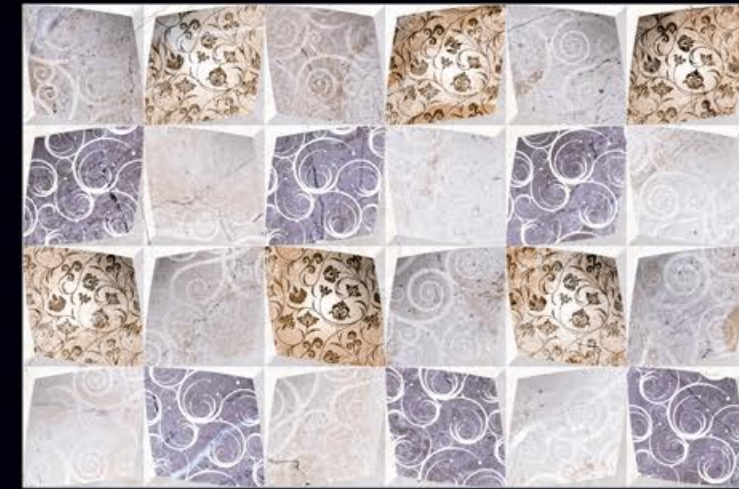

Glossy
FINISH

300X450MM
WALL TILES

1108-HL_1