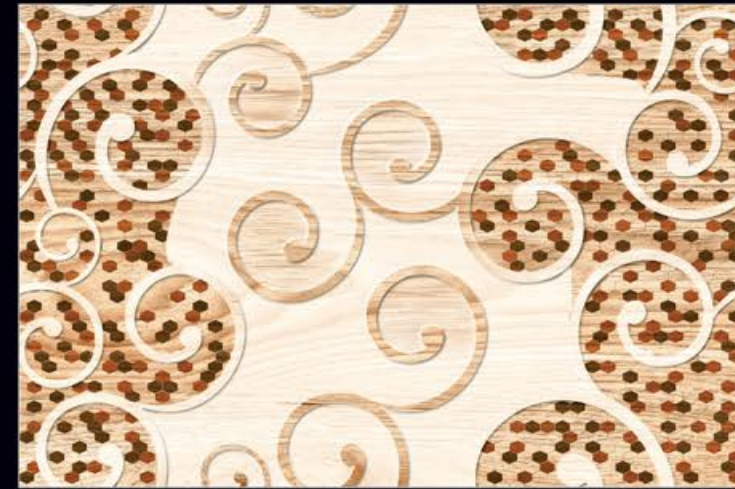

Glossy
FINISH

300X450MM
WALL TILES

1082-HL_1