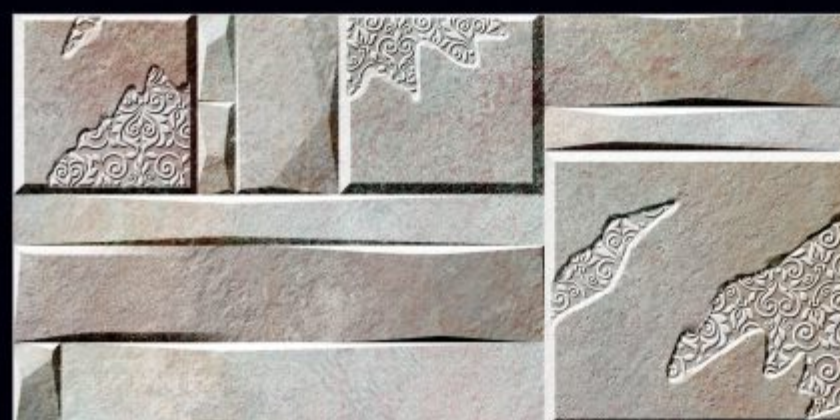

SCRATCH  
PROOF

RECTIFIED

MATT &  
GLOSSY

ECO FRIENDLY

3103

*Glossy*  
**FINISH**

300X600MM  
**WALL TILES**

Glossy Finish