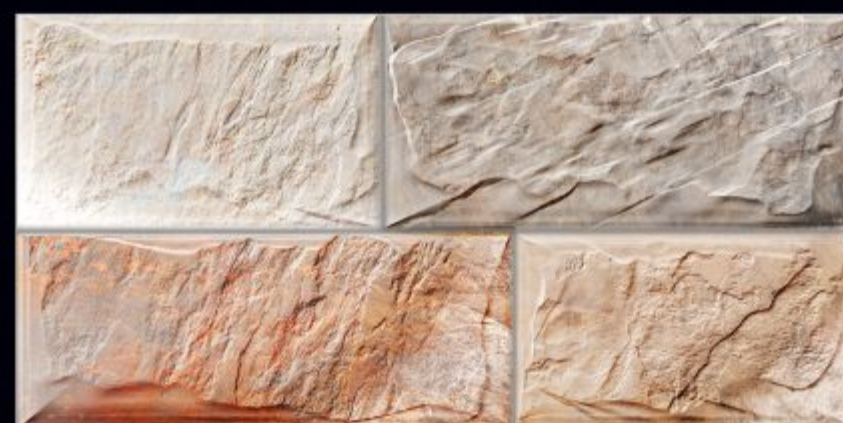

3092

Glossy
FINISH

300X600MM
WALL TILES