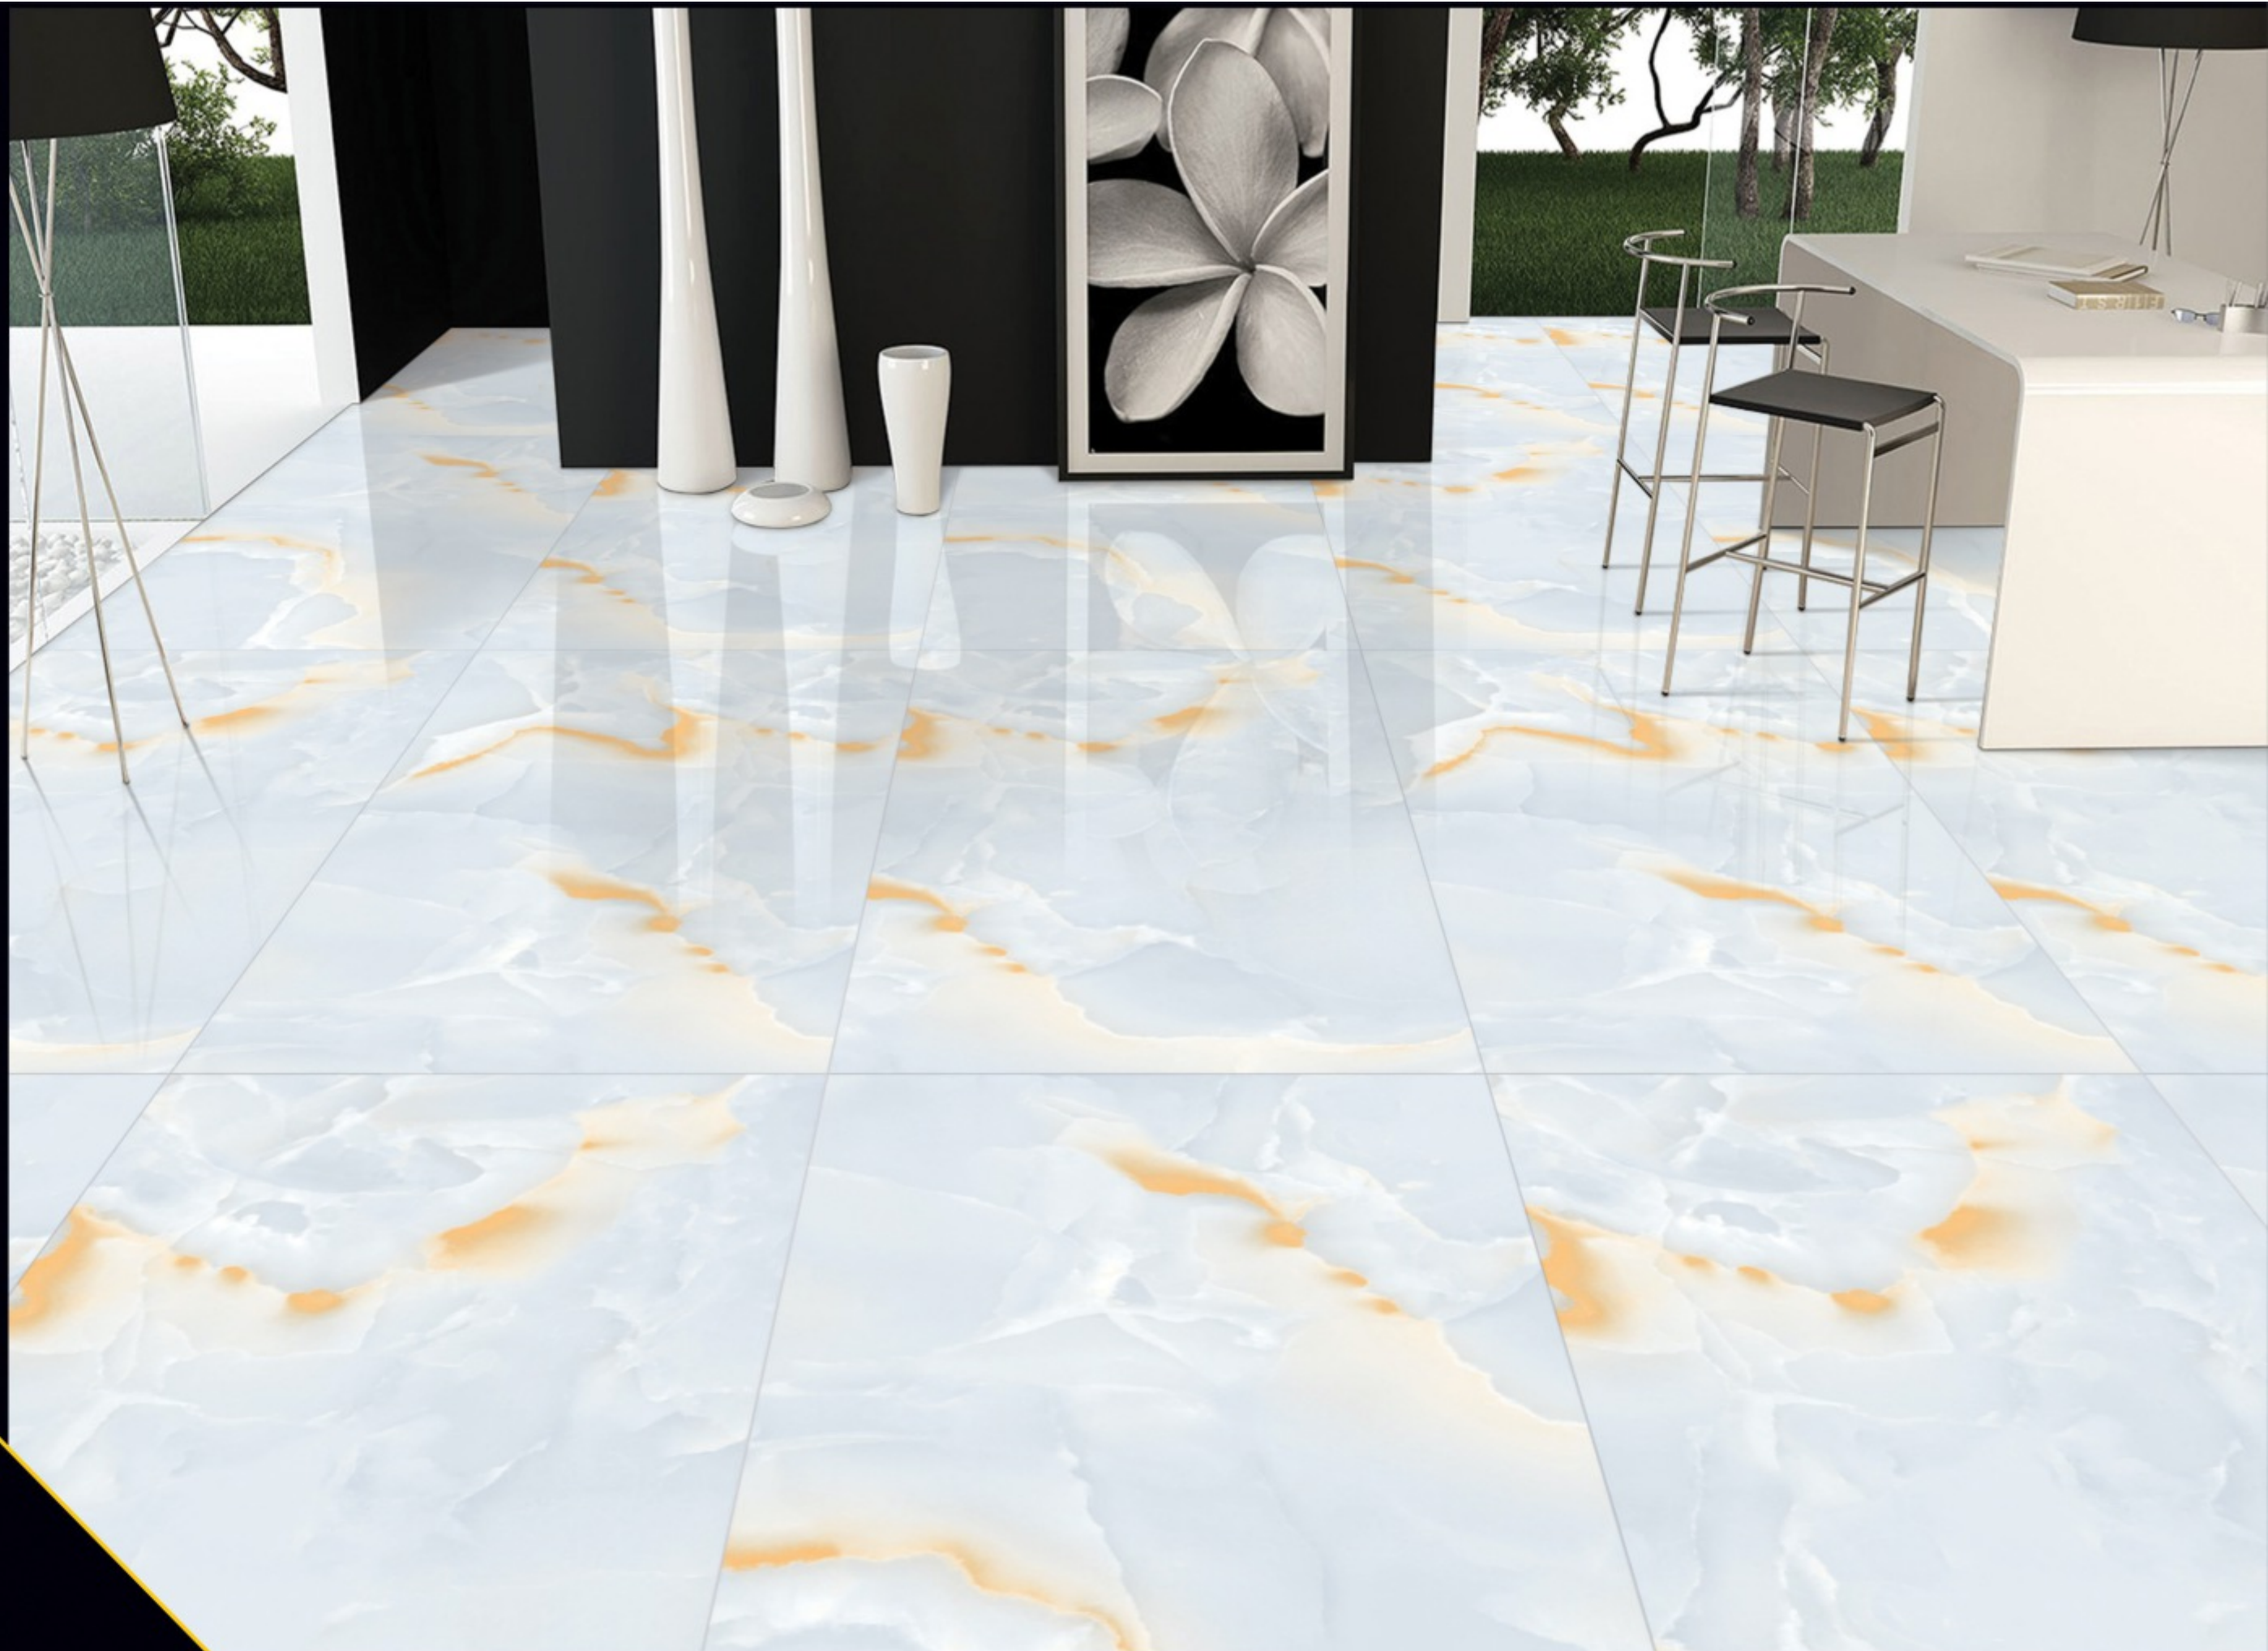

FINISH : GLOSSY

SAFARI 105

PGVT-GVT
600x1200MM

SAFARI
105

PGVT-GVT

600 x 1200 MM

FINISH : GLOSSY

SAFARI 121