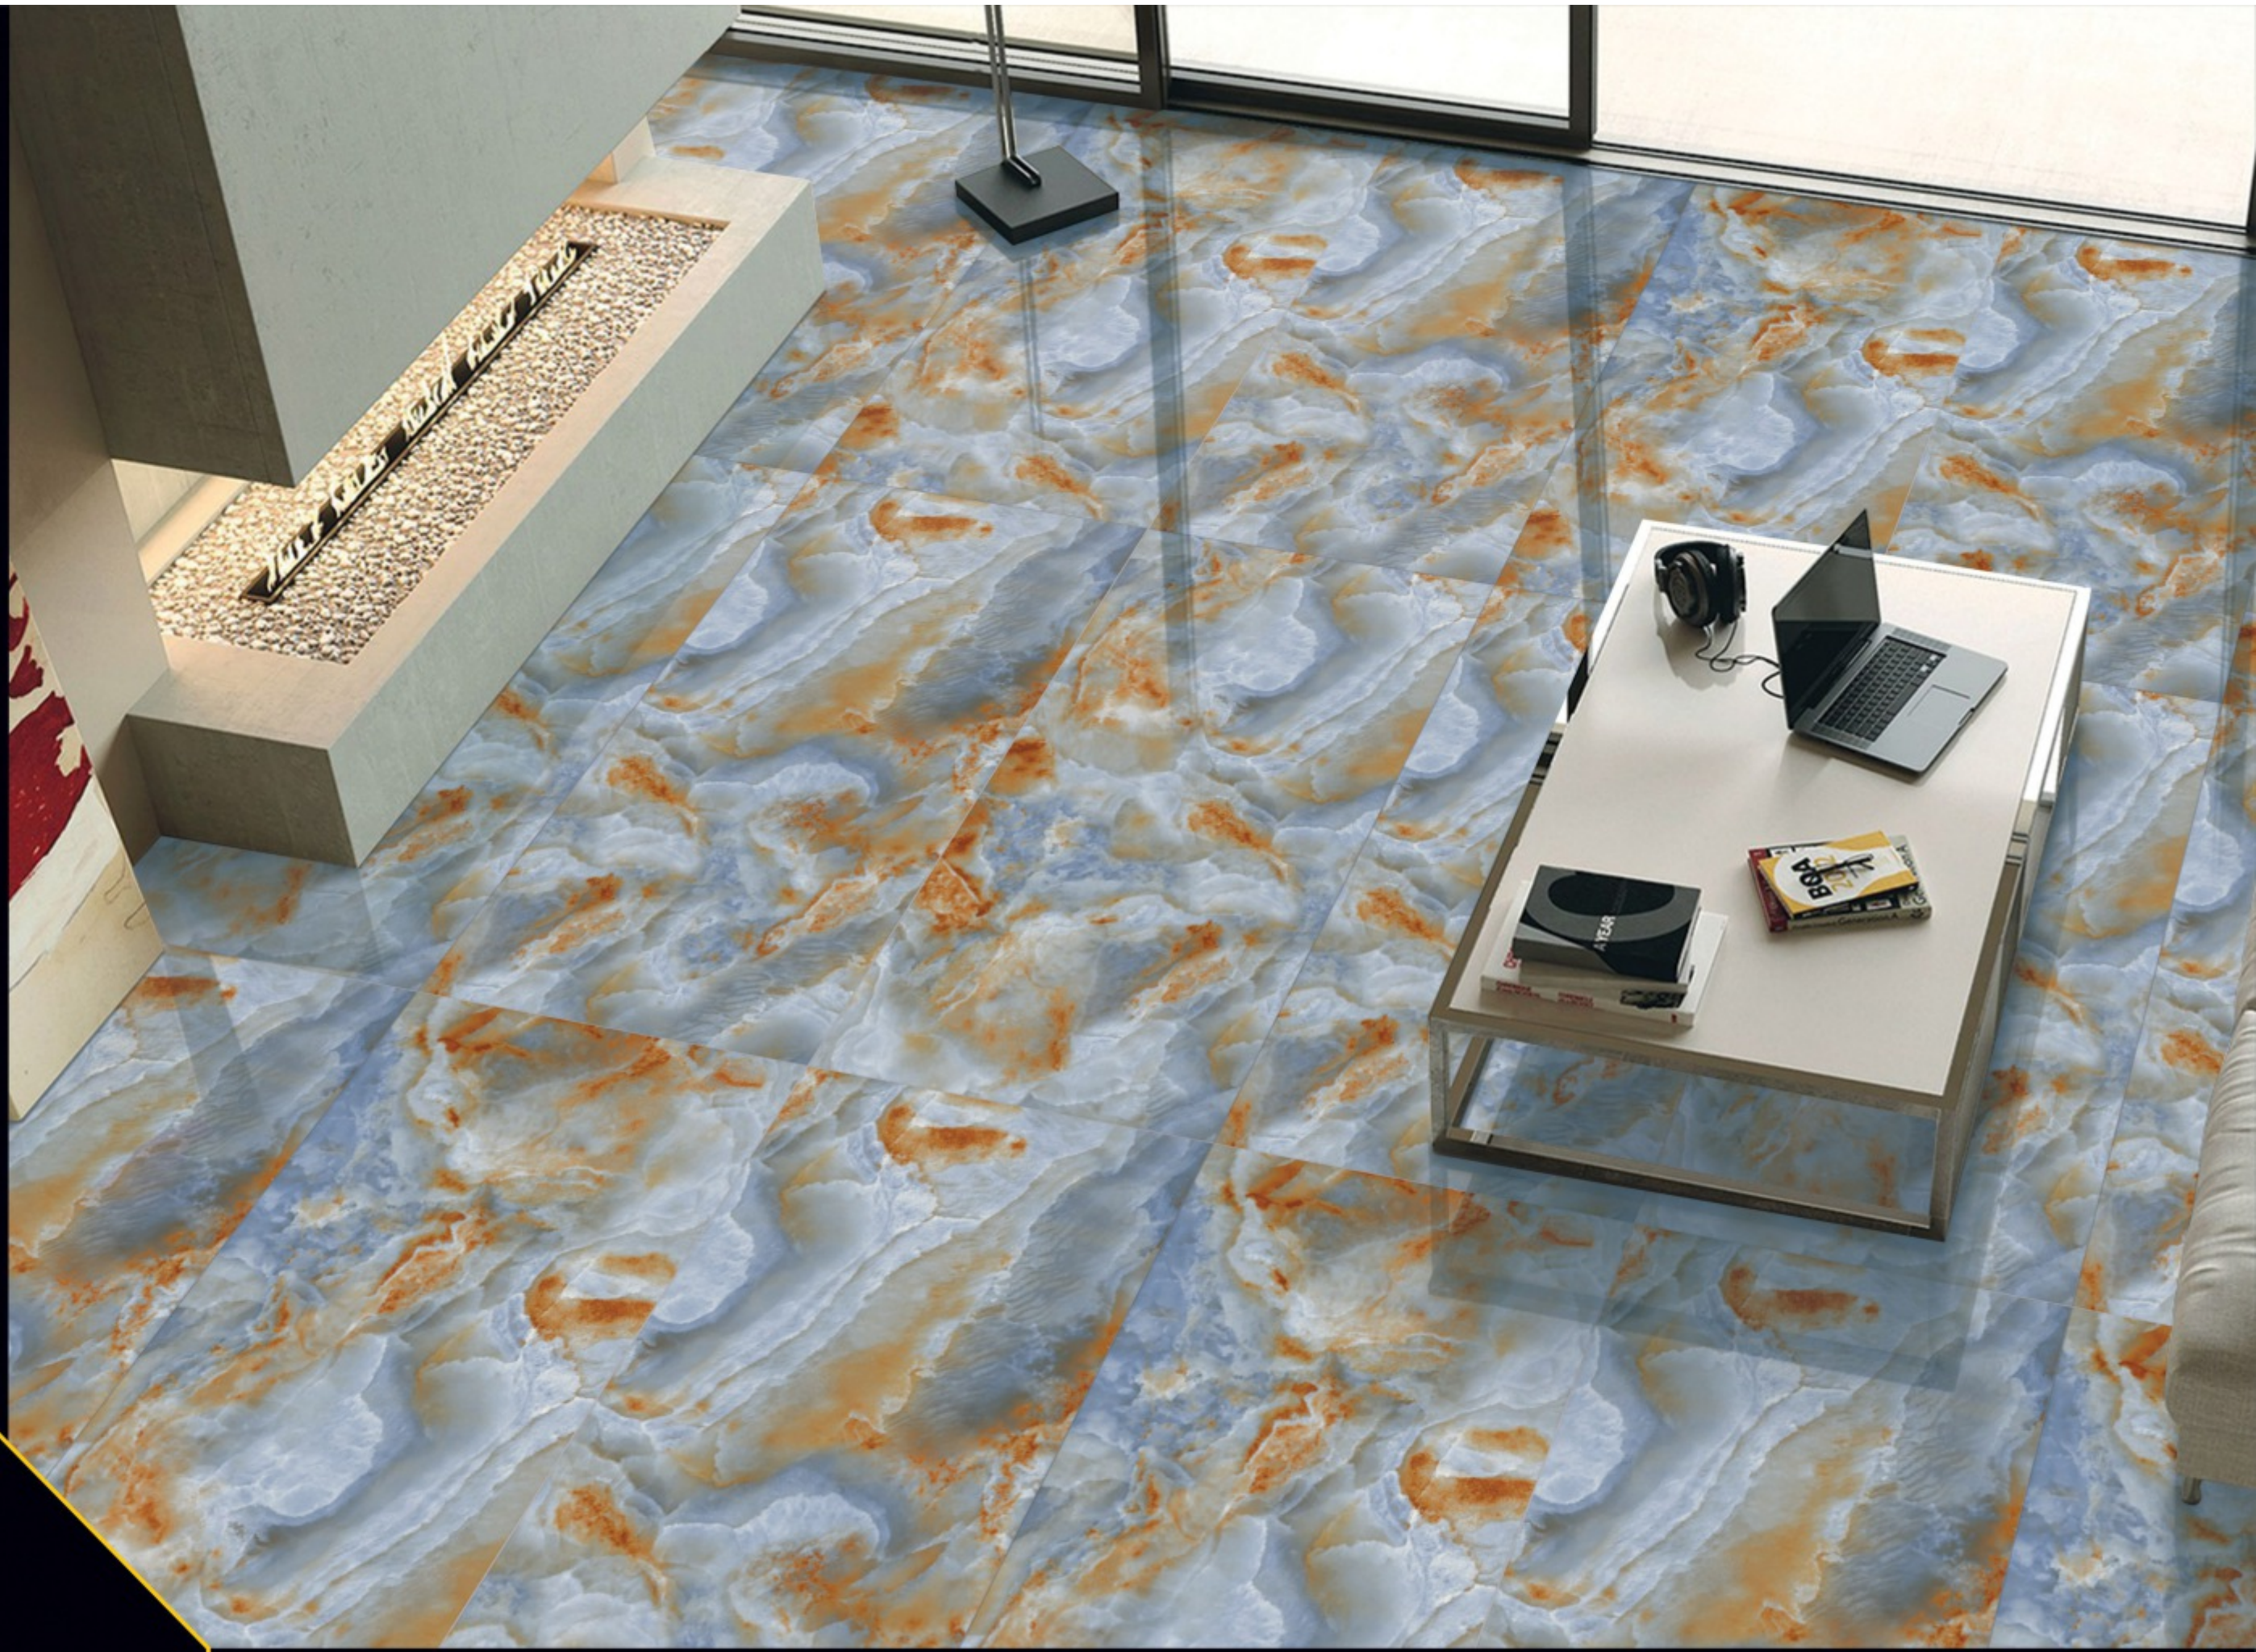

PGVT-GVT
600x1200MM

SAFARI
121

PGVT-GVT

600 x 1200 MM

FINISH : GLOSSY

SAFARI 122

PGVT-GVT
600x1200MM

SAFARI
122