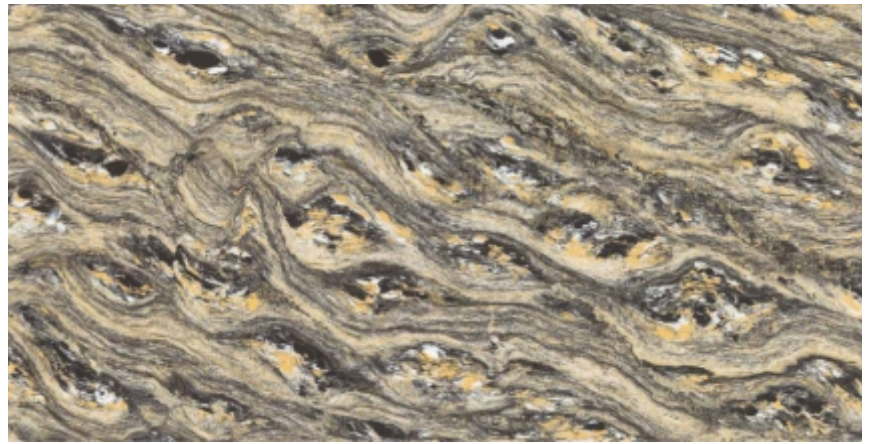

DOUBLE CHARGE ●

**MARBLE BUTTER CREMA
(MID. DARK)**

600x1200mm

DOUBLE CHARGE

**MARBLE BUTTER GREY
(MID. DARK)** ●

600x1200mm ●

DOUBLE CHARGE ●

MARBLE FENTA (DARK) ●