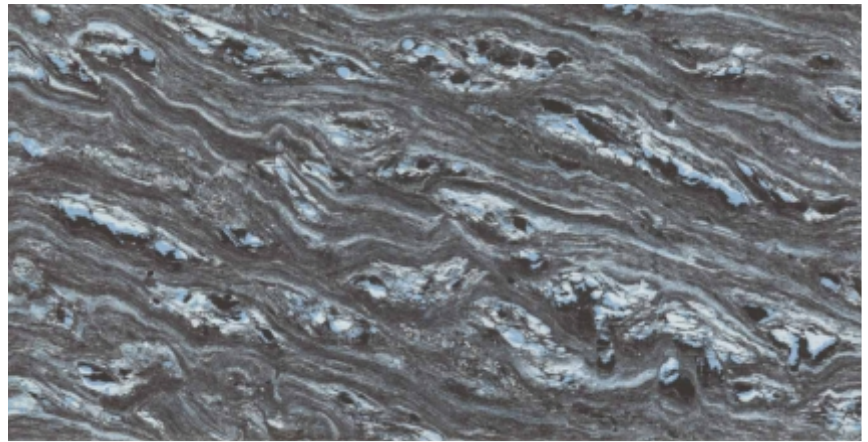

MARBLE OCEAN BLUE (SP. DARK) ●

600x1200mm ●

DOUBLE CHARGE ●