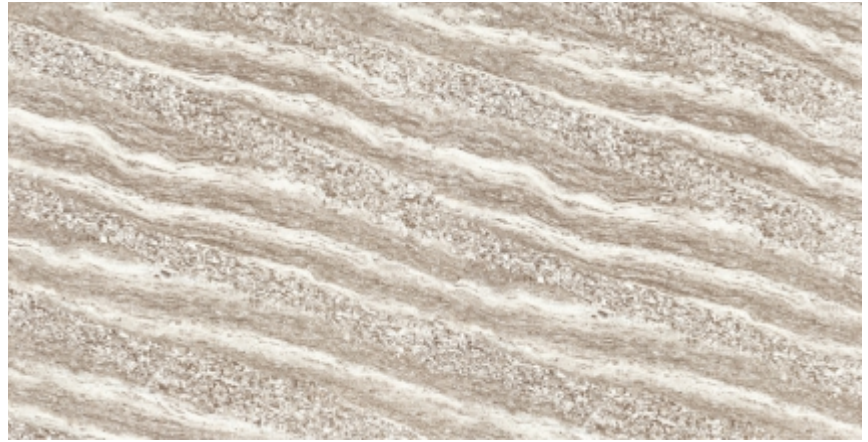

DOUBLE CHARGE ●

ROCCO GOLD (LIGHT) ●

600x1200mm ●

DOUBLE CHARGE ●

ROCCO SLATE (DARK) ●

600x1200mm ●

DOUBLE CHARGE ●

ROCCO CHOCO (DARK) ●