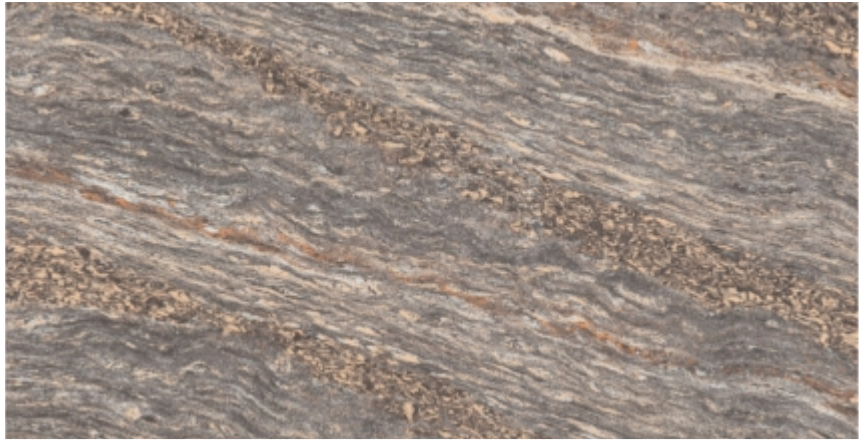

ROCCO CANVAS (DARK) ●

600x1200mm ●

DOUBLE CHARGE ●