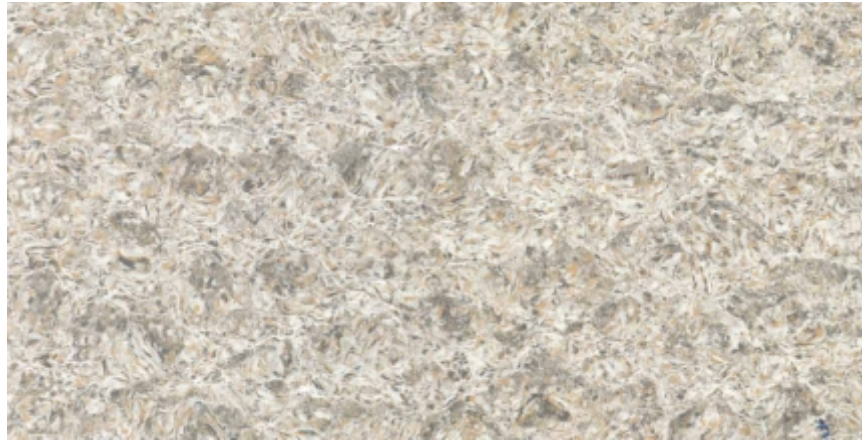

SPIDER GRIS (DARK) ●

600x1200mm ●

DOUBLE CHARGE ●