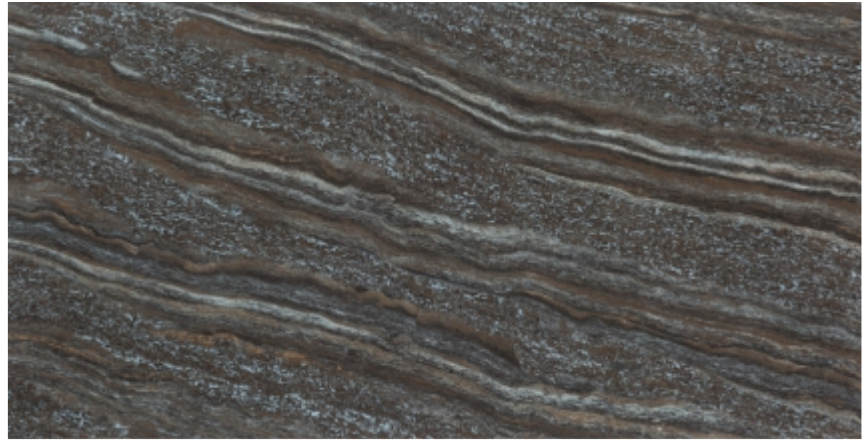

ROCCO ELEGANCE (DARK) ●

600x1200mm ●

DOUBLE CHARGE ●