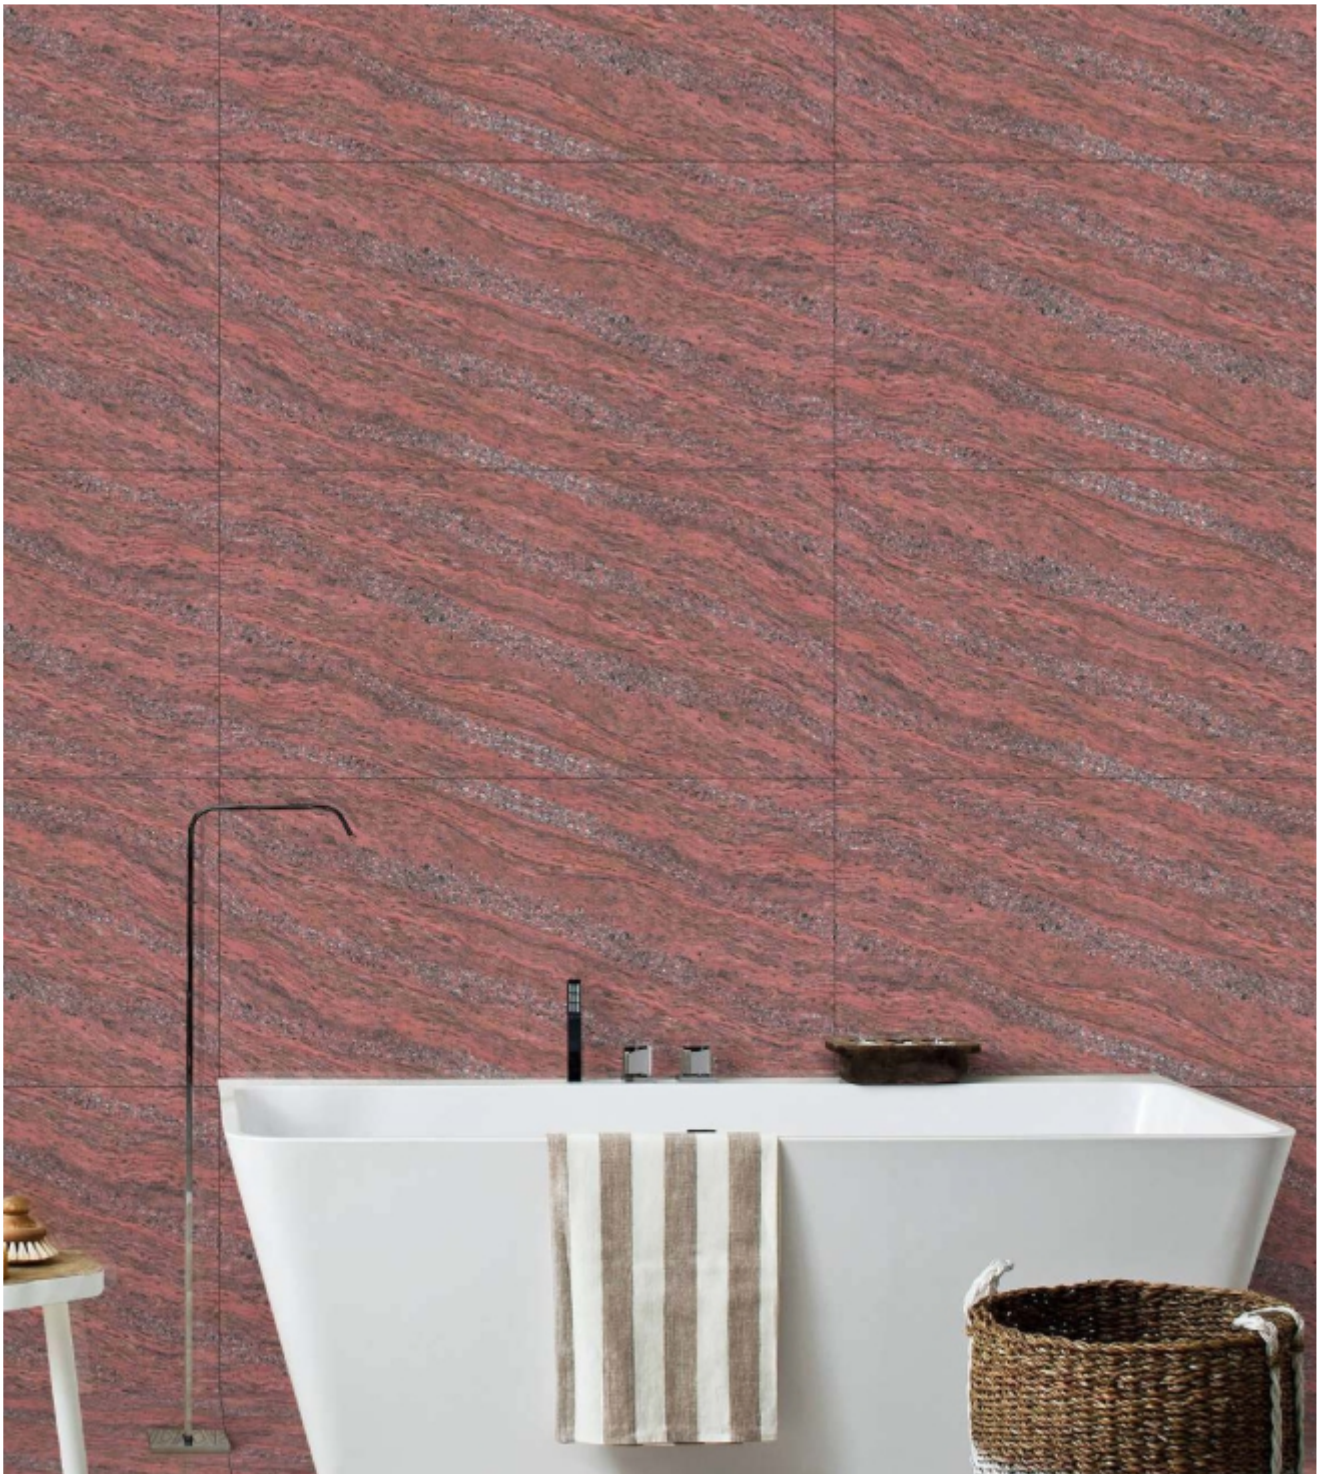

DOUBLE CHARGE ●

ROCCO LAVA (DARK) ●

600x1200mm ●

DOUBLE CHARGE ●

INTRODUCING SPIDER SERIES

600x1200mm DOUBLE CHARGE VITRIFIED TILE

Fall in love with the wilderness of your ambience with our exclusively unique collection. These tiles are an art derived by the exquisite craftsmanship of our artisans. Become one with the characteristics of nature and build a profound dexterity around your space. These tiles will make you play with your creativity with imaginative playfulness.