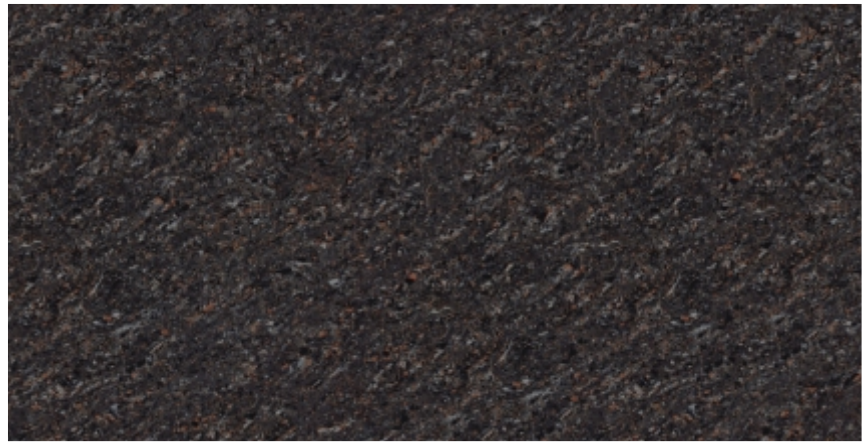

600x1200mm ●

DOUBLE CHARGE ●

VOX BLACK (DARK) ●

600x1200mm ●

DOUBLE CHARGE ●

VOX COFFEE (DARK) ●

600x1200mm ●

DOUBLE CHARGE ●