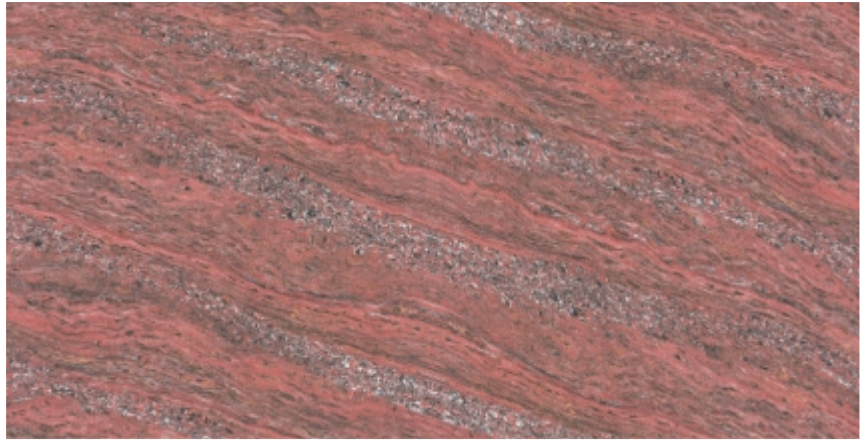

DOUBLE CHARGE ●

ROCCO LAVA (DARK) ●

600x1200mm ●

DOUBLE CHARGE ●

INTRODUCING SPIDER SERIES

600x1200mm DOUBLE CHARGE VITRIFIED TILE

Fall in love with the wilderness of your ambience with our exclusively unique collection. These tiles are an art derived by the exquisite craftsmanship of our artisans. Become one with the characteristics of nature and build a profound dexterity around your space. These tiles will make you play with your creativity with imaginative playfulness.