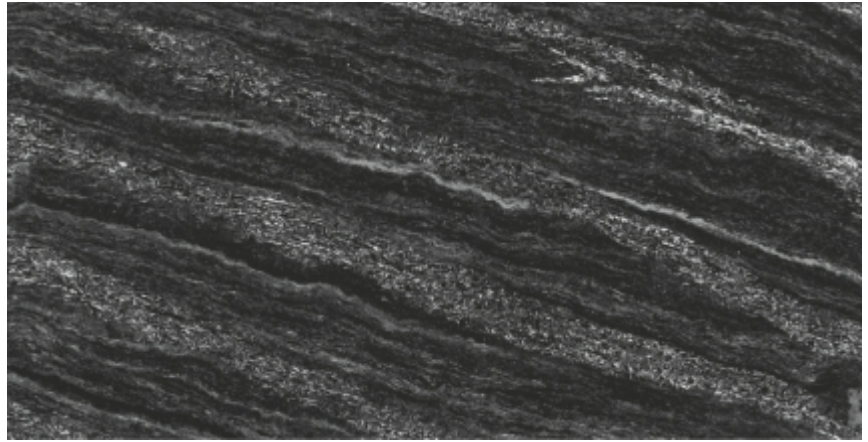

ROCCO BLACK (DARK) ●

600x1200mm ●

DOUBLE CHARGE ●