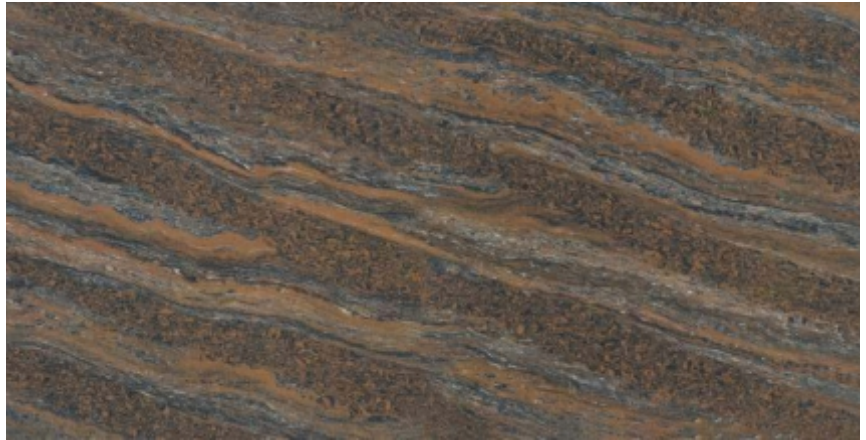

ROCCO BROWN (DARK) ●

600x1200mm ●

DOUBLE CHARGE ●