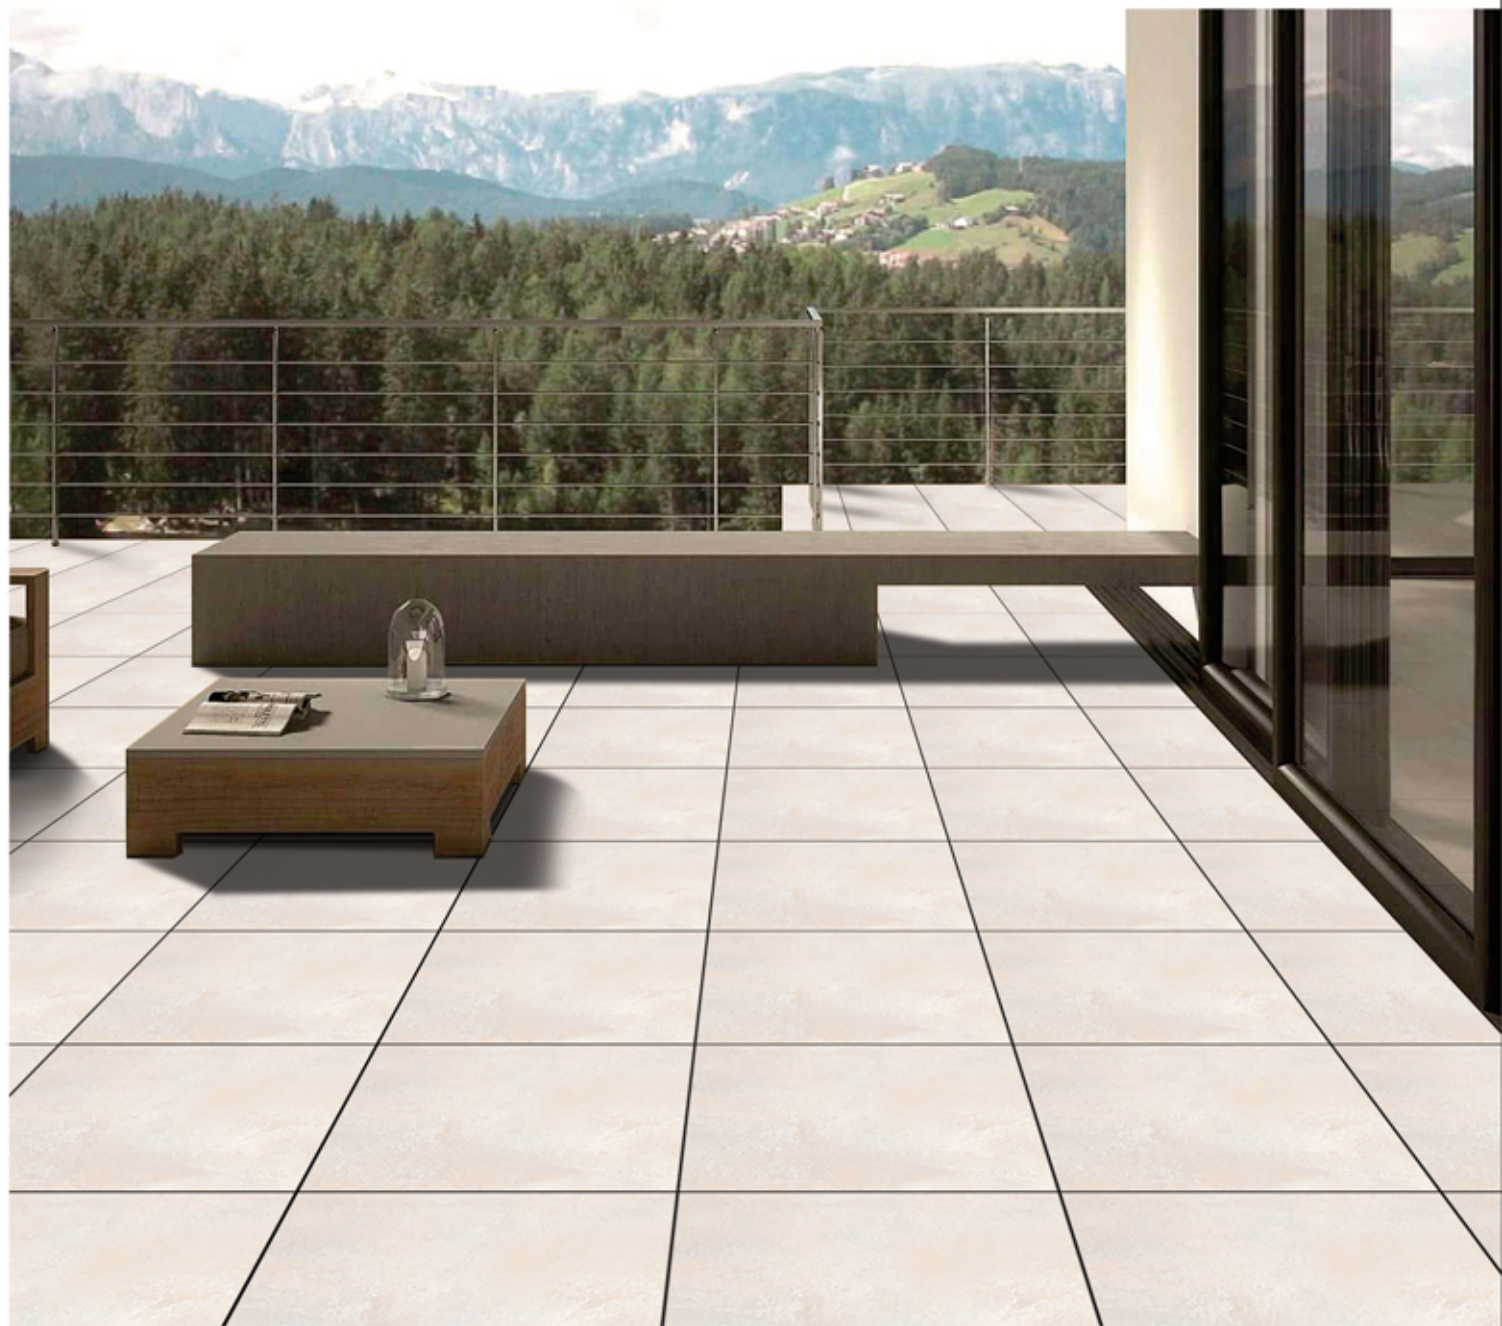

⊕ 12MM

242

BEST FOR
CROWDED AREA

STAIN
RESISTANCE

BEST QC

400X
400MM

OUTDOOR PARKING TILES

HEAVY DUTY PARKING TILES