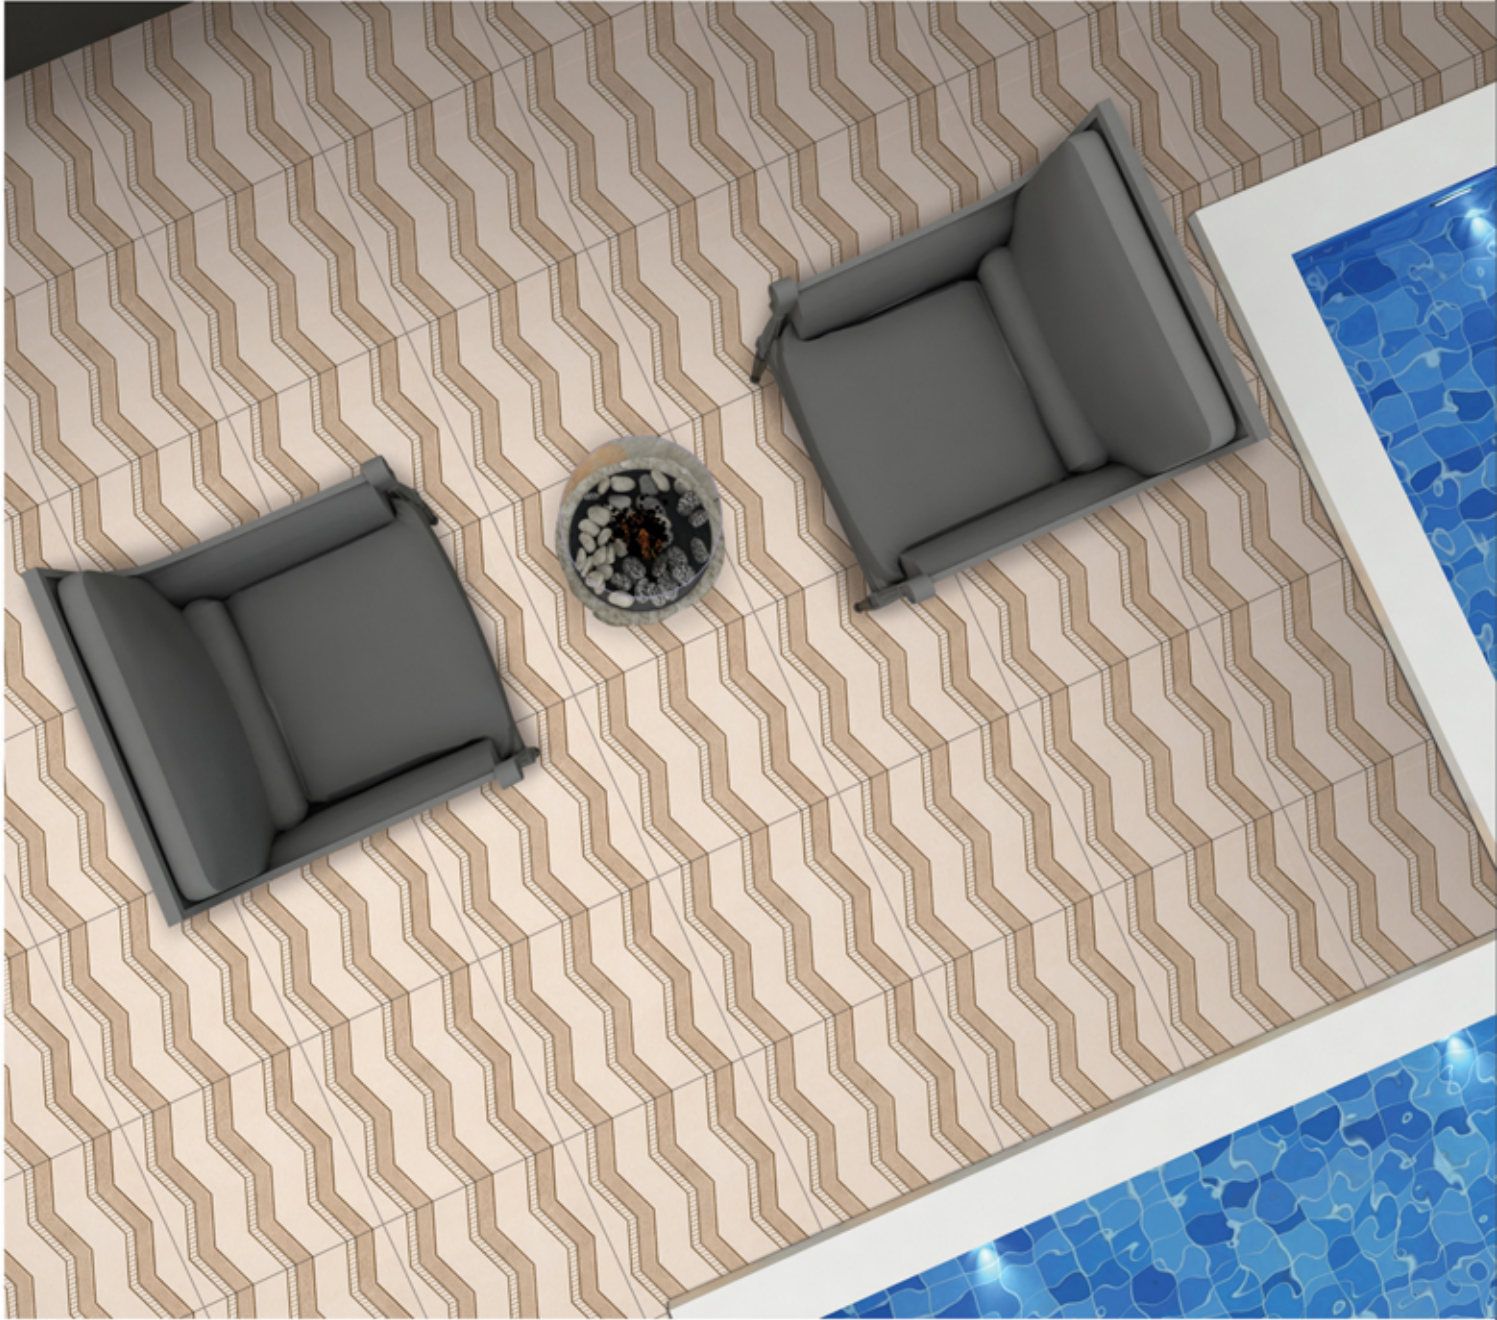

 BEST FOR
CROWDED AREA

 STAIN
RESISTANCE

 BEST QC

**HEAVY DUTY
PARKING TILES**

SIZE
□ 400x400MM

THICKNESS
⊕ 12MM

501

BEST FOR
CROWDED AREA