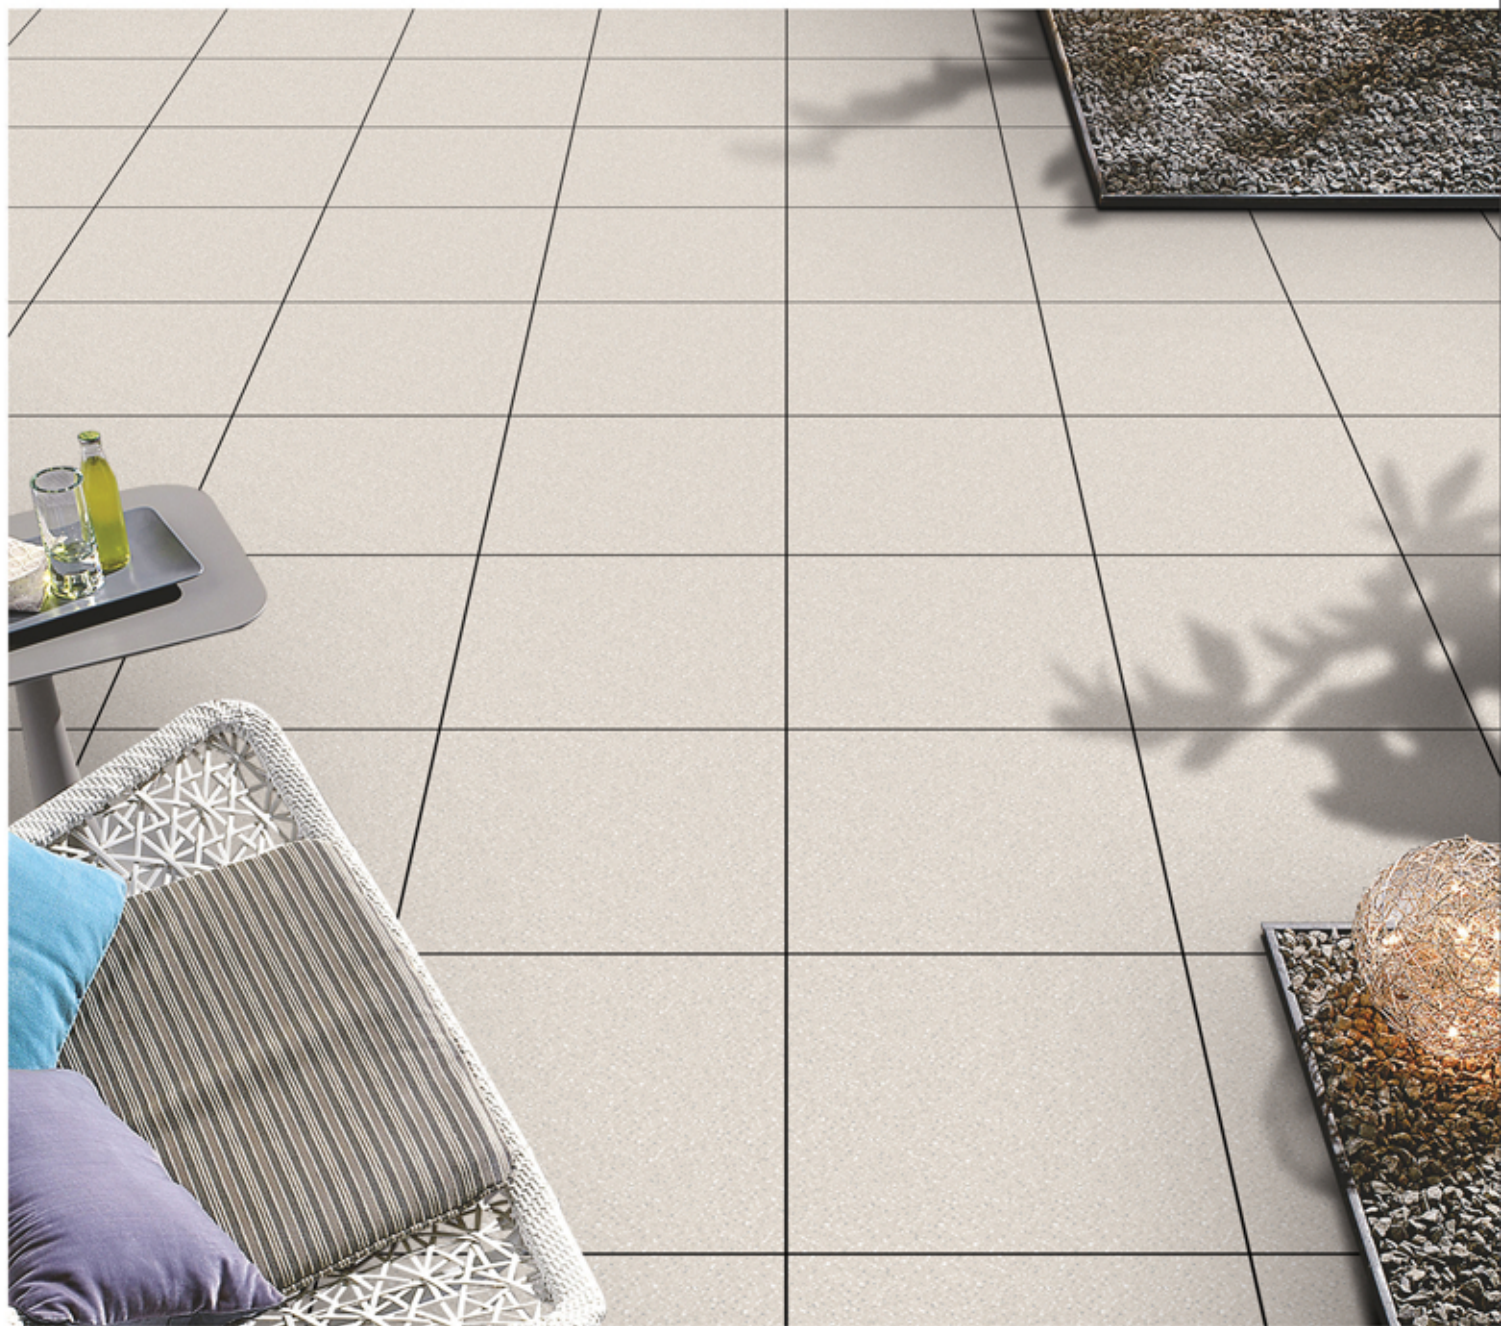

400X
400MM

OUTDOOR PARKING TILES

BEST FOR
CROWDED AREA

STAIN
RESISTANCE

BEST QC