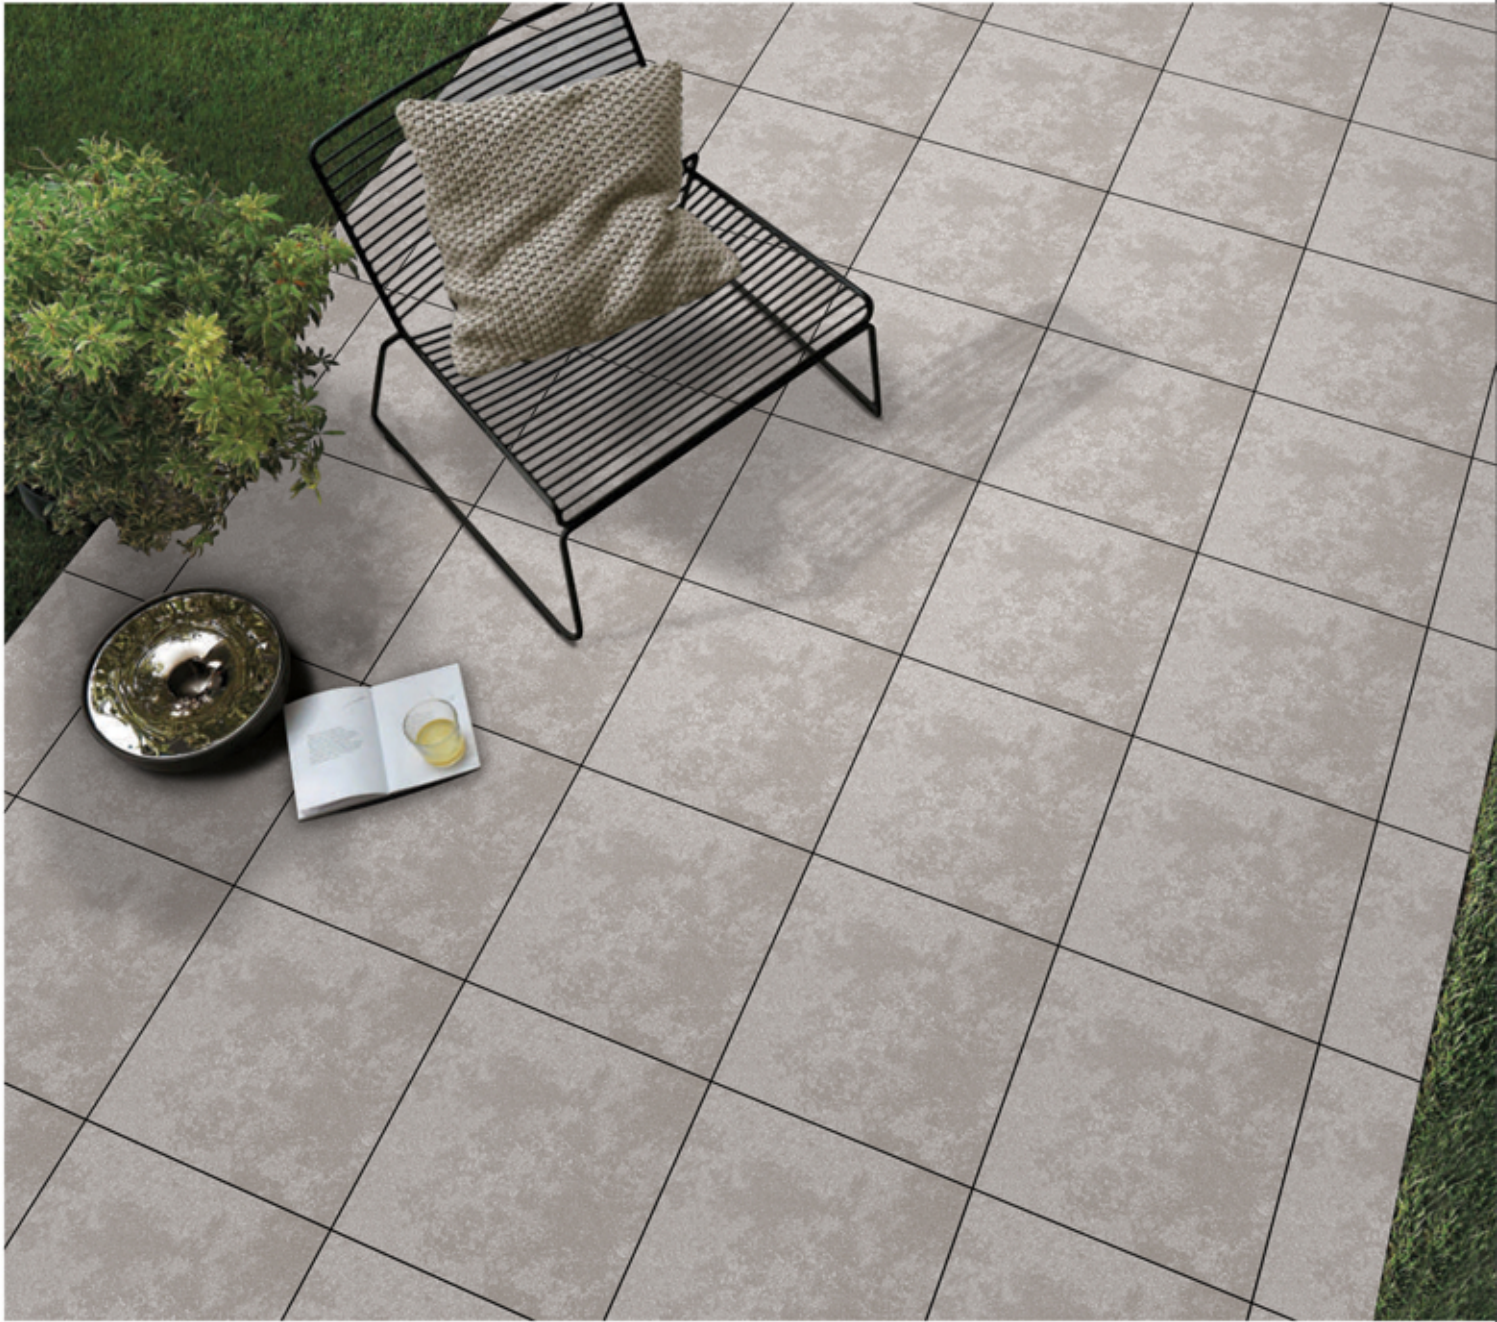

400X
400MM

OUTDOOR PARKING TILES

BEST FOR
CROWDED AREA

STAIN
RESISTANCE

BEST QC