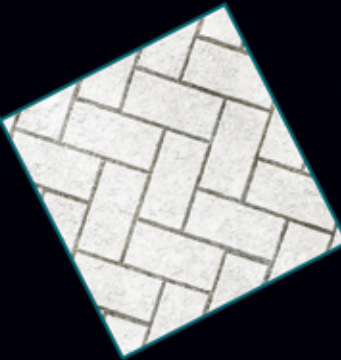

LIVE
OUT
OF
YOUR
WORLD

OUTDOOR

COLLECTION

HEAVY DUTY
PARKING TILES

400 X 400 MM

HEAVY DUTY PARKING TILES

SIZE

□ 400x400MM