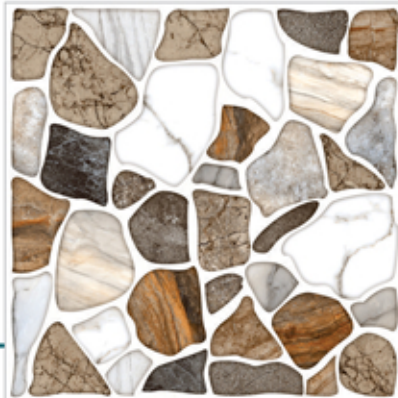

 BEST QC

HEAVY DUTY PARKING TILES

SIZE

□ 400x400MM

THICKNESS

⊕ 12MM

708

BEST FOR
CROWDED AREA