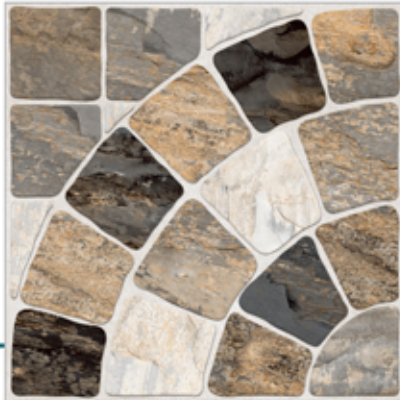

400X
400MM

OUTDOOR PARKING TILES

 BEST FOR
CROWDED AREA

 STAIN
RESISTANCE

 BEST QC

**HEAVY DUTY
PARKING TILES**

SIZE
□ 400x400MM

THICKNESS
⊕ 12MM